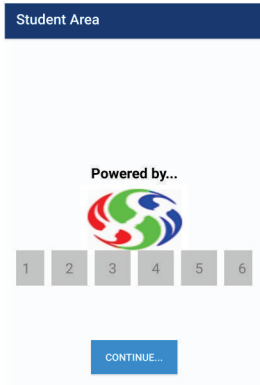

# HOW TO INSTALL SCHOOL MOBILE APP

**Step-1 :**  
**Install**  
**SSS Campus**  
**Mobile App**  
**from Google**  
**Play Store**

**Step-2 :**  
**Use**  
**School Code**  
**“NRSJPS”**

**Step-3 :**  
**Your**  
**username is**  
**“ADMISSION NO.”**  
**and**  
**password is**  
**“MOBILE NO.”**

**Student Portal**  
 New R.S.J. Public School

view **Student profile** through **Profile** icon

view school notice through **Message** icon

view deposit and dues fee through **Fee Deposit** icon

view Class home work and holiday HW etc. through **Home Work** icon