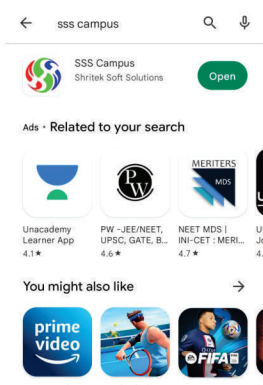

# HOW TO INSTALL SCHOOL MOBILE APP

**Step-1 :**  
**Install**  
**SSS Campus**  
**Mobile App**  
**from Google**  
**Play Store**

**Step-2 :**  
**Use**  
**School Code**  
**“NRSJPS”**

**Step-3 :**  
**Your**  
**username is**  
**“ADMISSION NO.”**  
**and**  
**password is**  
**“MOBILE NO.”**